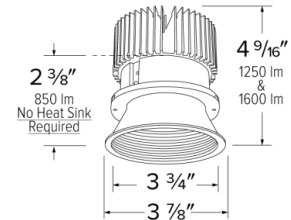

Dimensions