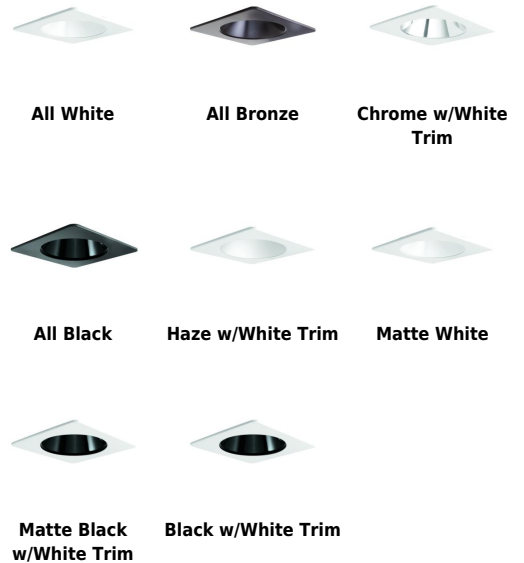

4" LED Light Engine with Square Reflector Trim

The perfect lighting solution for high-end residential and light commercial projects.

Features

- High efficacy LED module.
- Triac/ELV/0-10V dimming.
- Must be used with ELCO 4" Cedar™ System Housings.
- Life span of 50,000 hours L70.
- USA designed and assembled.
- Limited 5 year warranty.
- 2 at the end of the item number denotes Generation 2. Please note Gen 2 and Gen 1 are not cross compatible.

Specifications

Wattage	18W
Lumens	1600 lm
Color Temp.	5000K
Lamp Type	LED
Beam Angle	60°
CRI	93+
Damp Location	Listed

Options

Technical Details

Optics: Frosted polycarbonate module lens diffuses light evenly throughout while reducing glare with LED technology.

Trim Construction: Reflector is two piece trim for maximum color versatility. Design allows for minimal glare and a strong glare cut-off. Trim is constructed of metal for lasting durability.

Installation: Must be installed on a Cedar™ System housing with compatible lumen rating. Frames are available for New Construction and Remodel as IC or non-IC.

LED Technology:

- Extremely accurate Color Rendering Index of 93+.
- Efficacy of 97 lumens per watt.
- Lumen Maintenance of 50,000 hours L70 Life based on LM80 standardized test results.
- Superior Thermal Management by utilizing ELCO Red heat sink.
- Instant On to Full Brightness technology.
- No LED pixilation.

Sunset: Sunset color temperature is our dim-to-warm LED technology that allows the color temperature to become warmer as the product is dimmed. Our SUNSET items start at 3000K and go as low as 1800K when dimmed. For Sunset dim technology be sure to order an item with "Sunset" in the Color Temperature (CCT) attribute.

Listings: cUL Listed for Wet Location. RoHS Compliant.

Dimensions