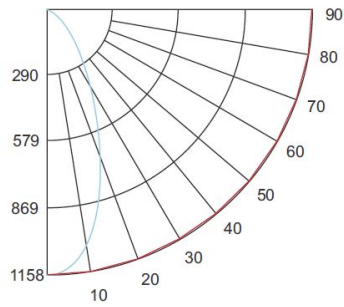

LED Light Engine

Multiplier: 2700K (x 0.96), 3500K (x 1.04), 4000K (x 1.08)

PHOTOMETRIC REPORT

Product #: E410C0830
 Wattage/Lumens: 10.5W/ 837 Lm
 Luminaire LPW: 80 Lm/W

CANDLE POWER SUMMARY

Degrees Vertical	0°
0	1158
5	1140
15	927
25	634
35	232
45	40
55	1
65	0
75	0
85	0
90	0