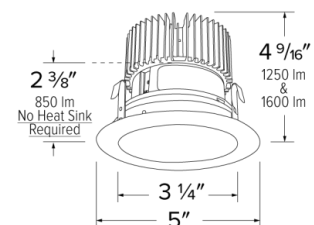

Listings: cUL Listed for Wet Location. RoHS Compliant.

Dimensions

Product Number Builder

Example: **E410C0827W2**

ELCO 4" Reflector	Lumens	Color Temp.	Finish	Generation	Beam Angle
E410C					
	08 850 lm	27 2700K	W All White	2 Gen 2	60° lens
	12 1250 lm	30 3000K	BZ All Bronze	1 Gen 1	-F 38° lens
	16 1600 lm	35 3500K	H Haze with White Trim		-N 24° lens
		40 4000K	C Chrome with White Trim		-S 15° lens
		50 5000K	B Black with White Trim		
		SD Sunset ¹	MW Matte White		
			MB Matte Black w/ White Trim		
			BB All Black		