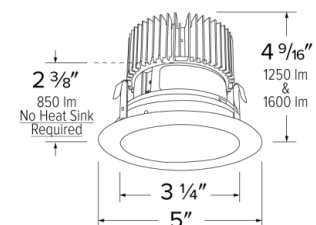

Specifications

Wattage	9.6W
Lumens	850 lm
Color Temp.	5000K
Lamp Type	LED
Beam Angle	60°
CRI	93+
Damp Location	Listed

Options

All White

All Bronze

Chrome w/ White Trim

Haze w/ White Trim

Black w/ White Trim

Listings: cUL Listed for Wet Location. RoHS Compliant.

Dimensions

Product Number Builder

Example: **E410C0827W2**

ELCO 4" Reflector	Lumens	Color Temp.	Finish	Generation	Beam Angle
E410C					
	08 850 lm	27 2700K	W All White	2 Gen 2	60° lens
	12 1250 lm	30 3000K	BZ All Bronze	Gen 1	-F 38° lens
	16 1600 lm	35 3500K	H Haze with White Trim		-N 24° lens
		40 4000K	C Chrome with White Trim		-S 15° lens
		50 5000K	B Black with White Trim		
		SD Sunset ¹	MW Matte White		
			MB Matte Black w/ White Trim		
			BB All Black		