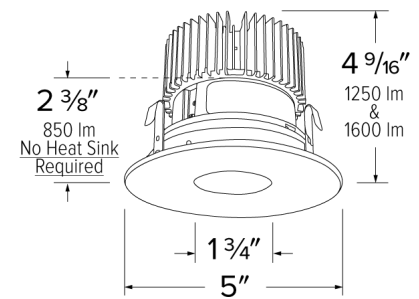

Dimensions