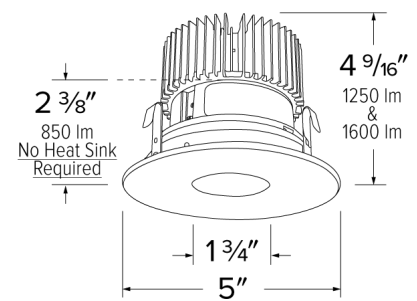

Dimensions