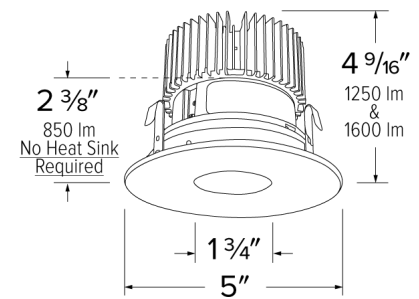

Specifications

Wattage	18W
Lumens	1600 lm
Color Temp.	4000K
Lamp Type	LED
Beam Angle	60°

Options

Black w/ White Trim

Chrome w/ White Trim

All-White

Technical Details

Optics: Frosted polycarbonate module lens diffuses light evenly throughout while reducing glare with LED technology.

Trim Construction: Reflector is two-piece trim for maximum color versatility. Design allows for minimal glare and a strong glare cut-off. Trim is constructed of metal for lasting durability.

Installation: Must be installed on a Cedar™ System housing with compatible lumen rating. Frames are available for New Construction and Remodel as IC or non-IC.

Listings: cUL Listed for Wet Location. RoHS Compliant.

Dimensions

Product Number Builder

Example: **E429C0827W2**

ELCO 4" Light Engine	Lumen	Color Temperature	Finsh	Generation	Beam Angle
E429C					
	08 850 lm	27 2700K	W All White	2 Gen 2	60° lens
	12 1250 lm	30 3000K	C Chrome with White Trim	1 Gen 1	-F 38° lens
	16 1600 lm	35 3500K	B Black with White Trim		-N 24° lens
		40 4000K			-S 15° lens
		50 5000K			
		SD Sunset ¹			