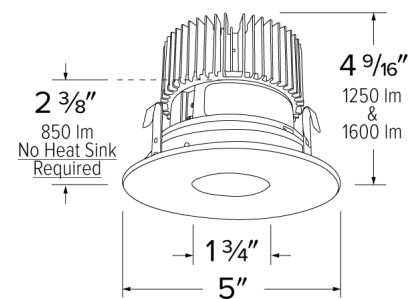

Specifications

Wattage	18W
Lumens	1600 lm
Color Temp.	3500K
Lamp Type	LED
Beam Angle	60°

Options

Black w/ White Trim

Chrome w/ White Trim

All-White

Technical Details

Optics: Frosted polycarbonate module lens diffuses light evenly throughout while reducing glare with LED technology.

Trim Construction: Reflector is two-piece trim for maximum color versatility. Design allows for minimal glare and a strong glare cut-off. Trim is constructed of metal for lasting durability.

Installation: Must be installed on a Cedar™ System housing with compatible lumen rating. Frames are available for New Construction and Remodel as IC or non-IC.

Listings: cUL Listed for Wet Location. RoHS Compliant.

Dimensions

Product Number Builder

Example: **E429C0827W2**

ELCO 4" Light Engine	Lumen	Color Temperature	Finsh	Generation	Beam Angle
E429C					
	08 850 lm	27 2700K	W All White	2 Gen 2	60° lens
	12 1250 lm	30 3000K	C Chrome with White Trim	1 Gen 1	-F 38° lens
	16 1600 lm	35 3500K	B Black with White Trim		-N 24° lens
		40 4000K			-S 15° lens
		50 5000K			
		SD Sunset ¹			