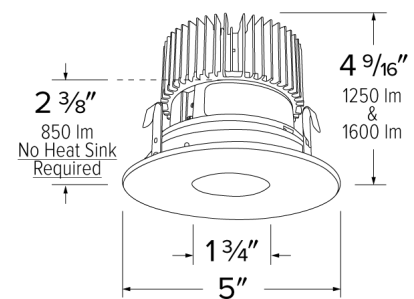

Dimensions