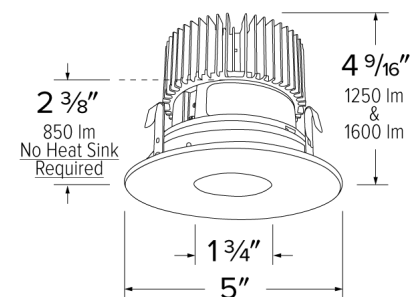

Dimensions