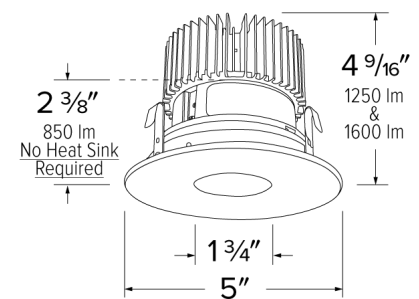

Specifications

Wattage	18W
Lumens	1600 lm
Color Temp.	3500K
Lamp Type	LED
Beam Angle	60°

Options

Black w/ White Trim

Chrome w/ White Trim

All-White

Technical Details

Optics: Frosted polycarbonate module lens diffuses light evenly throughout while reducing glare with LED technology.

Trim Construction: Reflector is two-piece trim for maximum color versatility. Design allows for minimal glare and a strong glare cut-off. Trim is constructed of metal for lasting durability.

Installation: Must be installed on a Cedar™ System housing with compatible lumen rating. Frames are available for New Construction and Remodel as IC or non-IC.

Listings: cUL Listed for Wet Location. RoHS Compliant.

Dimensions

Product Number Builder

Example: **E429C0827W2**

ELCO 4" Light Engine	Lumen	Color Temperature	Finsh	Generation	Beam Angle
E429C					
	08 850 lm	27 2700K	W All White	2 Gen 2	60° lens
	12 1250 lm	30 3000K	C Chrome with White Trim	1 Gen 1	-F 38° lens
	16 1600 lm	35 3500K	B Black with White Trim		-N 24° lens
		40 4000K			-S 15° lens
		50 5000K			
		SD Sunset ¹			