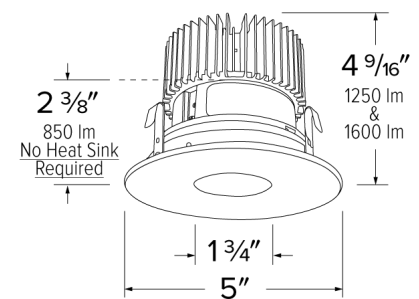

Specifications

Wattage	18W
Lumens	1600 lm
Color Temp.	2700K
Lamp Type	LED
Beam Angle	60°

Options

Black w/ White Trim

Chrome w/ White Trim

All-White

Technical Details

Optics: Frosted polycarbonate module lens diffuses light evenly throughout while reducing glare with LED technology.

Trim Construction: Reflector is two-piece trim for maximum color versatility. Design allows for minimal glare and a strong glare cut-off. Trim is constructed of metal for lasting durability.

Installation: Must be installed on a Cedar™ System housing with compatible lumen rating. Frames are available for New Construction and Remodel as IC or non-IC.

Listings: cUL Listed for Wet Location. RoHS Compliant.

Dimensions

Product Number Builder

Example: **E429C0827W2**

ELCO 4" Light Engine	Lumen	Color Temperature	Finsh	Generation	Beam Angle
E429C					
	08 850 lm	27 2700K	W All White	2 Gen 2	60° lens
	12 1250 lm	30 3000K	C Chrome with White Trim	1 Gen 1	-F 38° lens
	16 1600 lm	35 3500K	B Black with White Trim		-N 24° lens
		40 4000K			-S 15° lens
		50 5000K			
		SD Sunset ¹			