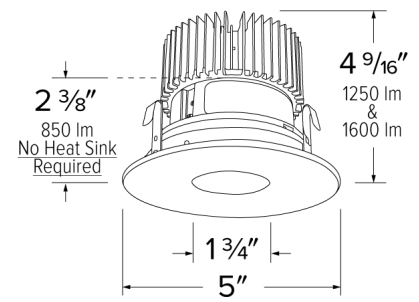

Dimensions