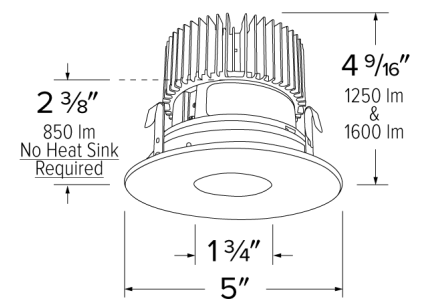

Dimensions