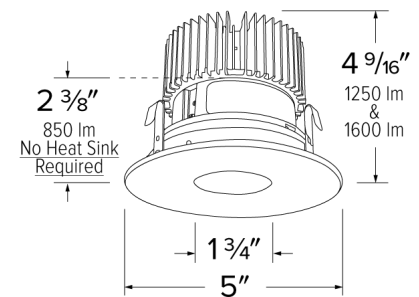

Dimensions