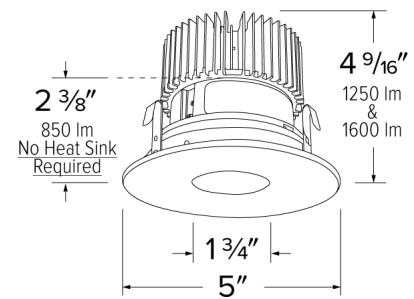

Dimensions