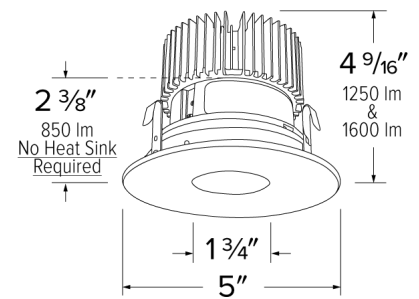

Dimensions