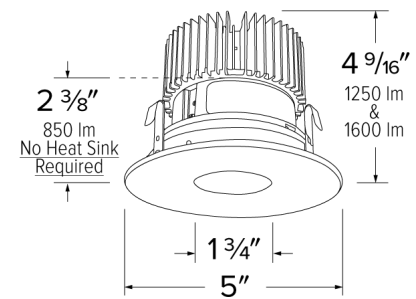

Dimensions