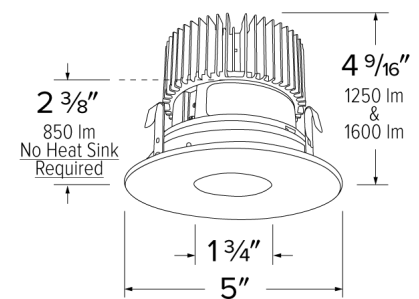

Dimensions