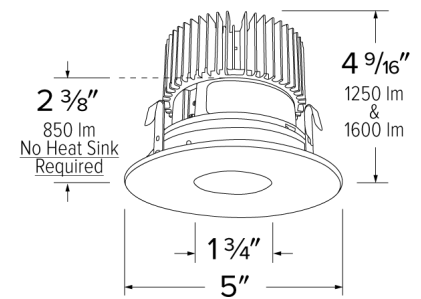

Dimensions