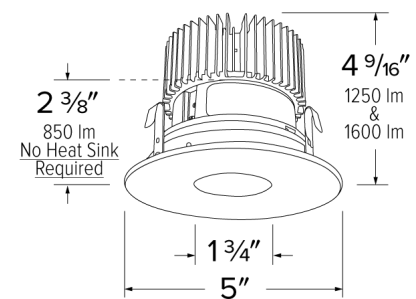

Dimensions