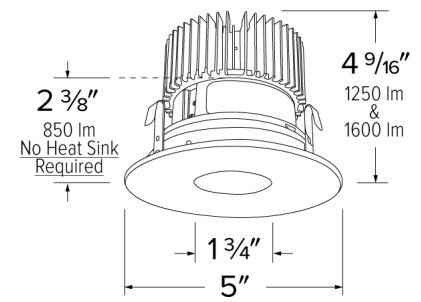

Dimensions