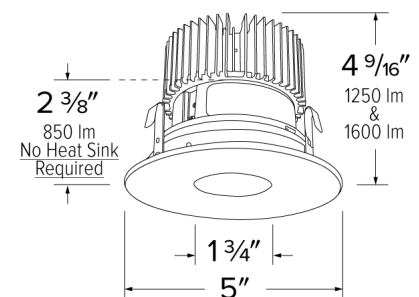

Dimensions