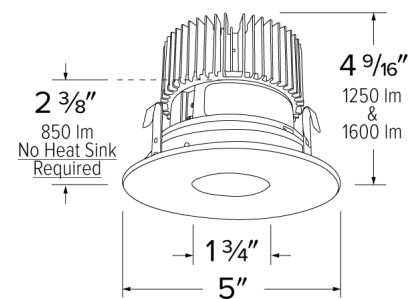

Dimensions