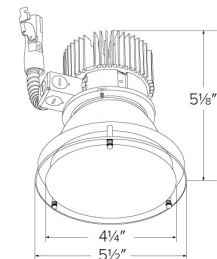

Dimensions