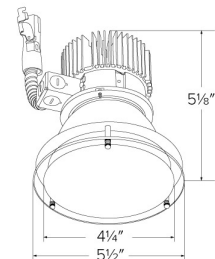

Dimensions