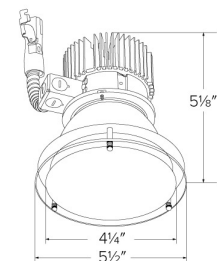

Dimensions