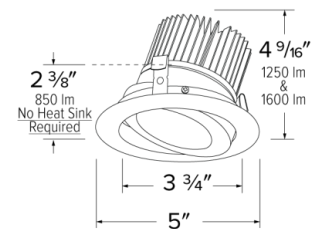

Dimensions