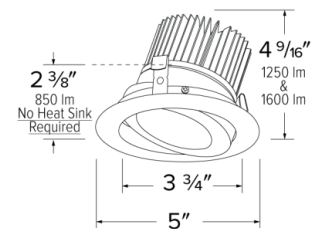

Dimensions