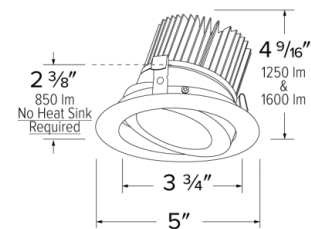

Dimensions