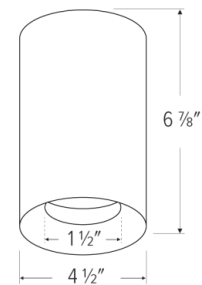

Dimensions

Product Numbers

Item	Finish
EKS42SFW	All White
EKS42SFB	All Black
EKS42SFS	Silver