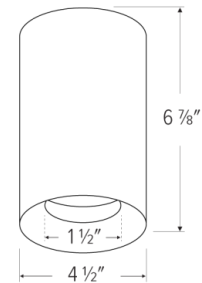

Dimensions

Product Numbers

Item	Finish
EKS42SFW	All White
EKS42SFB	All Black
EKS42SFS	Silver