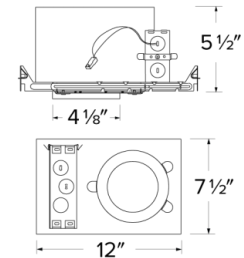

Product Number

Item	Description	Lamp type	Lumens	Watts	Voltage	Dimming
E4LK781CA	4" Koto Architectural High Lumen Housing	LED	1500 lm	18.9W	120V	Triac/ELV