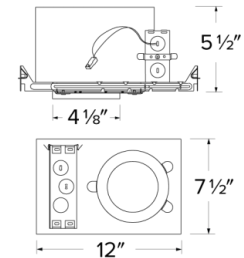

## Specifications

<b>Wattage</b>	15.7W - 18.9W
<b>Lumens</b>	21 lm - 1950 lm
<b>Voltage</b>	120/277V or 120V
<b>Dimmable</b>	Triac/ELV, 0-10V/Triac/ELV (1% Dimming), DALI 2
<b>Lamp Type</b>	LED
<b>Power Factor</b>	≥0.95
<b>Damp Location</b>	Listed