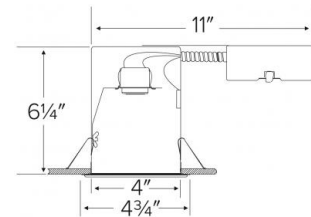

# 4" IC Remodel Housing with Adjustable Lampholder

## Features

- Single Wall Remodel Airtight IC construction, for use in insulated ceilings.
- Adjustable socket bracket allows the use of different lamp types and sizes as well as proper and consistent positioning.
- Four remodel clips secure housing and accommodate various ceiling thickness.
- Adjustable socket bracket allows for different lamp types/sizes and proper and consistent lamp positioning.
- Pre-wired junction box provided with 1/2" and 3/4" knockouts and with removable access plates.
- Trims sold separately.
- Lamp: 50W MAX, 120V, PAR20/R20 (not included), Lamp Holder: (E26) Medium base socket.
- CA Title 24 compliant (as low efficiency luminaire).
- cUL listed for damp location and for feed through.

## Dimensions