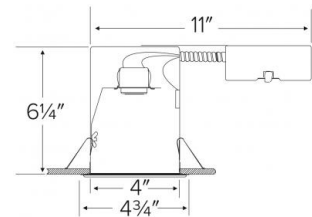

# 4" IC Remodel Housing with Adjustable Lampholder

## Features

- Single Wall Remodel Airtight IC construction, for use in insulated ceilings.
- Adjustable socket bracket allows the use of different lamp types and sizes as well as proper and consistent positioning.
- Four remodel clips secure housing and accommodate various ceiling thickness.
- Adjustable socket bracket allows for different lamp types/sizes and proper and consistent lamp positioning.
- Pre-wired junction box provided with 1/2" and 3/4" knockouts and with removable access plates.
- Trims sold separately.
- Lamp: 50W MAX, 120V, PAR20/R20 (not included), Lamp Holder: (E26) Medium base socket.
- CA Title 24 compliant (as low efficiency luminaire).
- cUL listed for damp location and for feed through.

## Dimensions