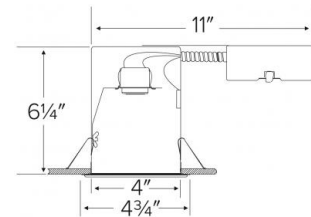

# 4" IC Remodel Housing with Adjustable Lamp Holder

## Features

- Single Wall Remodel Airtight IC construction, for use in insulated ceilings.
- Adjustable socket bracket allows the use of different lamp types and sizes as well as proper and consistent positioning.
- Four remodel clips secure housing and accommodate various ceiling thickness.
- Adjustable socket bracket allows for different lamp types/sizes and proper and consistent lamp positioning.
- Pre-wired junction box provided with 1/2" and 3/4" knockouts and with removable access plates.
- Trims sold separately.
- Lamp: 50W MAX, 120V, PAR20/R20 (not included),
- E26 Edison base socket for incandescent or LED lamps.
- CA Title 24 compliant (as low efficiency luminaire).
- cUL listed for damp location and for feed through.

## Dimensions