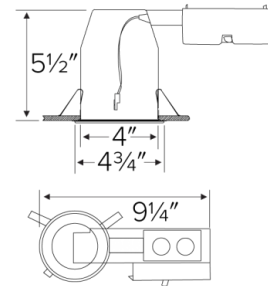

Dimensions

Technical Details

Lamp: Designed for use with ELCO Architectural Koto™ LED Light Engines (ELK19, ELK21, or ELK24 Series).

Construction:

- Single Wall IC Rated for direct contact with insulation, for use in IC or non-IC conditions.
- Housing adjusts in frame to accommodate up to 1 1/2" ceiling thickness.
- Airtight housing with gasket to restrict airflow in accordance with ASTM E-283 air-tight requirements.
- Steel housing for greater heat dissipation. Stamped galvanized steel frame.

Installation: Designed for ceiling plenums where 2x6 joists or taller joists are used. Maximum hole cutout is 4 1/4". See installation sheet for detailed information.

Junction Box: Positioned to accommodate straight conduit runs. Seven 1/2" trade size conduit knockouts, four 3/4" knockouts. Pry-out knockout slots. 4 Romex pryouts with strain relief.

Electrical:

- Input Voltage: 120V .
- Inherently protected.

Dimmability:

- Dimmability based on lamp.

Listings:

- cUL Listed for Damp Location.
- cUL Listed for Wet Location with select trims.
- cUL Listed for Feed Through.
- cUL Listed for Direct Contact with Insulation and Combustible Material.
- Airtight per ASTM E-283.
- Install a JA8-2016-E lamp/luminaire for Title 24 Compliance.

Warranty: ELCO Lighting warrants products will be free from defects in materials and workmanship for a period of 3 years.

Product Number

Item	Description	Lumens	Watts	Voltage	Dimming
E4LK87RICA	Remodel	750 (ELK19) - 950 (ELK21) - 1100 (ELK24) lm	11.8W	120V	Triac/ELV