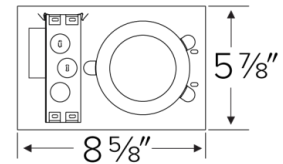

Specifications

Wattage	11.8W (12.6W MAX. with ELK19, ELK21 & ELK24)W
Lumens	750 (ELK19) - 950 (ELK21) - 1100 (ELK24) lm
Voltage	120/277V or 120V
Dimmable	Triac/ELV, 0-10V/Triac/ELV (1% Dimming)

Dimensions