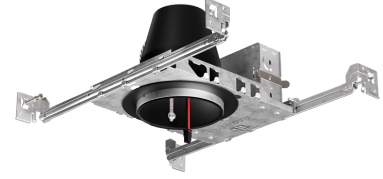

4" IC Airtight New Construction Housing for Architectural Koto™ LED Engine

Features

- IC Airtight for direct contact with insulation.
- Koto™ Architectural Housing: 120/277V 0-10V/Triac/ELV or 120V Triac/ELV with optional Emergency Battery Backup.
- Must be used with Architectural Koto™ LED Light Engines (ELK19, ELK21, or ELK24 Series).
- Lumen output based on module

Technical Details

Lamp: Designed for use with ELCO Architectural Koto™ LED Light Engines (ELK19, ELK21, or ELK24 Series)

Construction: Single Wall IC Rated for direct contact with insulation, for use in IC or non-IC conditions. Housing adjusts in frame to accommodate up to 1 1/2" ceiling thickness. Airtight housing with gasket to restrict airflow in accordance with ASTM E-283 air-tight requirements.

Installation: Designed for ceiling plenums where 2x6 joists or taller joists are used. High strength hanger bars can easily be nailed to joists. Maximum hole cutout is 4 1/4". Suitable for t-grid and drop ceiling applications. See installation sheet for detailed information.

Junction Box: Positioned to accommodate straight conduit runs. Seven 1/2" trade size conduit knockouts, four 3/4" knockouts. Pry-out knockout slots. 4 Romex pryouts with strain relief.

Hanger Bars: Pre-installed hanger bars with True Nail facilitate easy installation in regular lumber, engineered lumber, and laminated beams. Integral T-bar slots for easy installation in T-bars. Spans up to 24" and can be repositioned 90°. Score lines allow for tool-free hanger bar size reduction. Integral leveling flange allows for single-person installation while aligning the housings with the joists.