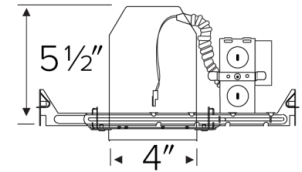

Dimensions

Technical Details

Lamp: Designed for use with ELCO Architectural Koto™ LED Light Engines (ELK19, ELK21, or ELK24 Series)

Construction: Single Wall IC Rated for direct contact with insulation, for use in IC or non-IC conditions. Housing adjusts in frame to accommodate up to 1 1/2" ceiling thickness. Airtight housing with gasket to restrict airflow in accordance with ASTM E-283 air-tight requirements.

Installation: Designed for ceiling plenums where 2x6 joists or taller joists are used. High strength hanger bars can easily be nailed to joists. Maximum hole cutout is 4 1/4". Suitable for t-grid and drop ceiling applications. See installation sheet for detailed information.

Junction Box: Positioned to accommodate straight conduit runs. Seven 1/2" trade size conduit knockouts, four 3/4" knockouts. Pry-out knockout slots. 4 Romex pryouts with strain relief.

Hanger Bars: Pre-installed hanger bars with True Nail facilitate easy installation in regular lumber, engineered lumber, and laminated beams. Integral T-bar slots for easy installation in T-bars. Spans up to 24" and can be repositioned 90°. Score lines allow for tool-free hanger bar size reduction. Integral leveling flange allows for single-person installation while aligning the housings with the joists.

Electrical: Input Voltage: 120V or 120/277V. High efficiency driver with power factor > 0.9

Dimmability: Triac/ELV or Triac/ELV/0-10V (1% dimming)

Listings: cUL Listed for Damp Location. cUL Listed for Wet Location with select trims. cUL Listed for Feed Through. cUL Listed for Direct Contact with Insulation. Airtight per ASTM E-283. Install a JA8-2016-E lamp/luminaire for Title 24 Compliance.

Warranty: ELCO Lighting warrants products will be free from defects in materials and workmanship for a period of 5 years.

Product Numbers

Item	Description	Lumens	Watts	Voltage	Dimming
E4LK87ICA	New Construction	750 (ELK19) - 950 (ELK21) - 1100 (ELK24) lm	11.8W (12.6W MAX. with ELK19, ELK21 & ELK24)	120V	Triac/ELV
E4LK88ICAD	New Construction	750 (ELK19) - 950 (ELK21) - 1100 (ELK24) lm	11.8W (12.6W MAX. with ELK19, ELK21 & ELK24)	120/277V	0-10V/Triac/ELV (1% Dimming)
E4LK87ICA-EM1	with 90 min. Emergency Battery Back-Up	750 (ELK19) - 950 (ELK21) - 1100 (ELK24) lm	11.8W (12.6W MAX. with ELK19, ELK21 & ELK24)	120V	Triac/ELV
E4LK88ICAD-EM1	with 90 min. Emergency Battery Back-Up	750 (ELK19) - 950 (ELK21) - 1100 (ELK24) lm	11.8W (12.6W MAX. with ELK19, ELK21 & ELK24)	120/277V	0-10V/Triac/ELV (1% Dimming)