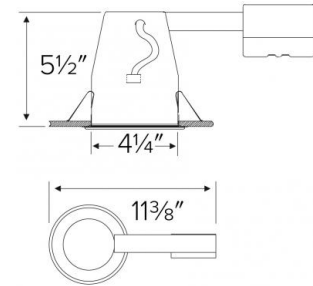

## Specifications

|                      |                          |
|----------------------|--------------------------|
| <b>Wattage</b>       | 12W                      |
| <b>Voltage</b>       | 120V                     |
| <b>Lamp Type</b>     | GU10 LED                 |
| <b>Wet Location</b>  | Listed with Shower Trims |
| <b>Damp Location</b> | Listed                   |

### Dimensions