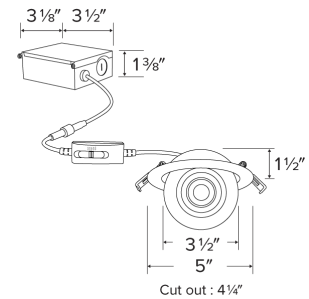

**Installation:** Designed for super shallow ceiling plenums without any housing. High strength steel spring clip for easy installation. Hole cut out template for proper trim installation.

**Electrical:** Included driver connects directly to 120V power supply. Standard input wattage is 9W, 85 lumens per watt. Replaces 75W incandescent.

## Dimensions