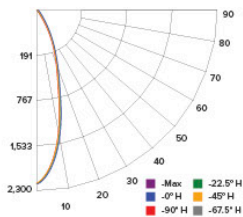

PHOTOMETRIC REPORT

Product #: ERT416CT5 @5000K
Wattage / Lumens: 8.7W / 798.2 lm
Luminaire LPW: 91.7 lm/W

CANDLE POWER SUMMARY

Degress Vertical	0°
0	2215
5	1943
15	978
25	326
35	102
45	47
55	28
65	18
75	6
85	0
90	0

ILLUMINANCE AT A DISTANCE

Distance to Target Plane	Center Beam Footcandles	Beam Diameter
4'	138	2.0'
6'	61.5	3.1'
8'	34.6	4.1'
10'	22.1	5.1'

ZONAL LUMEN SUMMARY

Zone	Lumens	%Luminaire
0-30°	638.2	80
0-40°	707.4	88.7
0-60°	770.4	96.6
0-90°	797.7	100