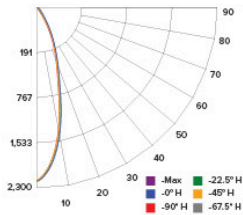

Photometric Report

4" LED Adjustable Gimbal Insert with 5-CCT Switch

PHOTOMETRIC REPORT

Product #: ERT416CT5 @4000K
Wattage / Lumens: 8.6W / 777.6 lm
Luminaire LPW: 90.4 lm/W

CANDLE POWER SUMMARY

Degress Vertical	0°
0	2175
5	1924
15	1005
25	344
35	99
45	45
55	27
65	17
75	6
85	0
90	0

ILLUMINANCE AT A DISTANCE

Distance to Target Plane	Center Beam Footcandles	Beam Diameter
4'	136	2.0'
6'	60.4	3.0'
8'	34.0	4.1'
10'	21.8	5.1'

ZONAL LUMEN SUMMARY

Zone	Lumens	%Luminaire
0-30°	623.9	80.3
0-40°	690.9	88.9
0-60°	751.1	96.6
0-90°	777.2	100