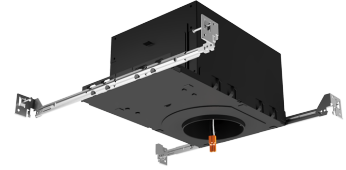

4" Dedicated LED IC Airtight New Construction R60 and Chicago Plenum Housing

Features

- Double Wall Dedicated LED New Construction IC Airtight R-60 Foam Insulation Housing
- Meets Title 24 requirements. ENERGY STAR® Certified.
- Trims and inserts sold separately, MR16 LED with PSA37 or 4" Insert or Module.
- Suitable for Chicago Plenum construction

Specifications

Wattage	14W - 14 MAXW
Voltage	120V
Lamp Type	LED
Damp Location	Listed

Dimensions

Technical Details

Construction:

- Double Wall IC rated for direct contact with insulation, for use in IC or non-IC conditions.
- Housing adjusts in frame to accommodate up to 1 1/4" ceiling thickness.
- Airtight housing with gasket to restrict airflow in accordance with ASTM E-283 air-tight requirements.
- Steel housing for greater heat dissipation. Stamped galvanized steel frame.

Installation: Designed for ceiling plenums where 2x6 joists or taller joists are used. High strength hanger bars can easily be nailed to joists. Maximum hole cutout is 4 1/4". Suitable for T-grid and drop ceiling applications. See installation sheet for detailed information.

Junction Box: Positioned to accommodate straight conduit runs. Two 3/4" knockouts slots.

Hanger Bars: Pre-installed hanger bars with True Nail facilitate easy installation in regular lumber, engineered lumber, and laminated beams. Integral T-bar slots for easy installation in T-bars. Spans up to 24" and can be repositioned 90°. Score lines allow for tool-free hanger bar size reduction. Integral leveling flange allows for single-person installation while aligning the housings with the joists.