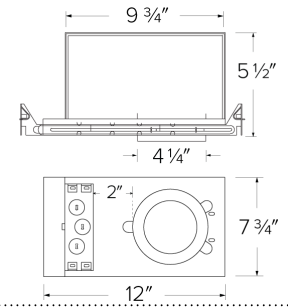

Dimensions

Technical Details

Construction:

- Double Wall IC rated for direct contact with insulation, for use in IC or non-IC conditions.
- Housing adjusts in frame to accommodate up to 1 1/4" ceiling thickness.
- Airtight housing with gasket to restrict airflow in accordance with ASTM E-283 air-tight requirements.
- Steel housing for greater heat dissipation. Stamped galvanized steel frame.

Installation: Designed for ceiling plenums where 2x6 joists or taller joists are used. High strength hanger bars can easily be nailed to joists. Maximum hole cutout is 4 1/4". Suitable for T-grid and drop ceiling applications. See installation sheet for detailed information.

Junction Box: Positioned to accommodate straight conduit runs. Two 3/4" knockouts slots.

Hanger Bars: Pre-installed hanger bars with True Nail facilitate easy installation in regular lumber, engineered lumber, and laminated beams. Integral T-bar slots for easy installation in T-bars. Spans up to 24" and can be repositioned 90°. Score lines allow for tool-free hanger bar size reduction. Integral leveling flange allows for single-person installation while aligning the housings with the joists.

Electrical: Input Voltage: 120V AC.

Listings: cUL Listed for Damp Location. cUL Listed for Direct Contact with Insulation and Combustible Material. Airtight per ASTM E-283. Install a JA8-2016-E lamp/luminaire for Title 24 Compliance.

Warranty: ELCO Lighting warrants this product will be free from defects in materials and workmanship for a period of 5 years.

Product Numbers

Item	Description	Lamp type	Watts	Voltage
EL490AJICA	4" Dedicated LED IC Airtight Housing	LED	14W	120V
EL490AJICA-EM7	Emergency Battery Backup		14 MAX	120V