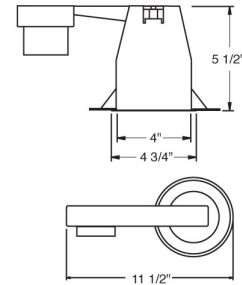

4" CFL Vertical Remodel IC & Non-IC Downlights

Features

- Height: 6 1/2".
- Ceiling opening: 4 3/8".
- Trim O.D.: 4 3/4".
- Lamp: 4 Pin Quad CFL.

Specifications

Wattage	32W
Voltage	120/277V
Lamp Type	CFL

Dimensions

Product Number

Item	Description	Lamp type	Watts	Voltage
EL99RPL32EA	4" CFL Vertical Remodel Non-IC Downlight	CFL	32W	120/277V