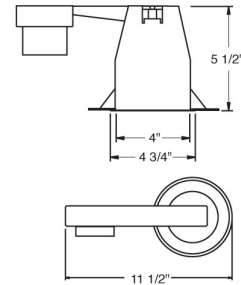

4" CFL Vertical Remodel IC & Non-IC Downlights

Features

- Height: 6 1/2".
- Ceiling opening: 4 3/8".
- Trim O.D.: 4 3/4".
- Lamp: 4 Pin Quad CFL.

Specifications

Wattage	32W
Voltage	120/277V
Lamp Type	CFL

Dimensions

Product Numbers

Item	Description	Lamp type	Watts	Voltage
EL99RPL32EA	4" CFL Vertical Remodel Non-IC Downlight	CFL	32W	120/277V