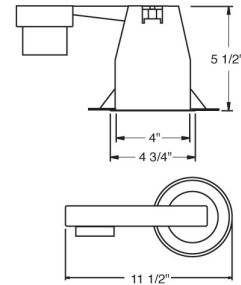

## Features

- Height: 6 1/2".
- Ceiling opening: 4 3/8".
- Trim O.D.: 4 3/4".
- Lamp: 4 Pin Quad CFL.

## Dimensions