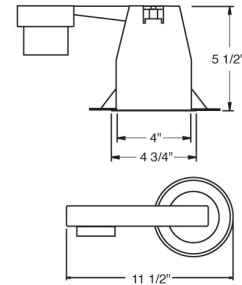

## Features

- Height: 6 1/2".
- Ceiling opening: 4 3/8".
- Trim O.D.: 4 3/4".
- Lamp: 4 Pin Quad CFL.

## Dimensions