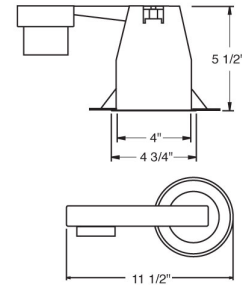

4" CFL Vertical Remodel IC & Non-IC Downlights

Features

- Height: 6 1/2".
- Ceiling opening: 4 3/8".
- Trim O.D.: 4 3/4".
- Lamp: 4 Pin Quad CFL.

Specifications

Wattage	32W
Voltage	120/277V
Lamp Type	CFL

Dimensions

Product Numbers

Item	Description	Lamp type	Watts	Voltage
EL99RPL32EA	4" CFL Vertical Remodel Non-IC Downlight	CFL	32W	120/277V