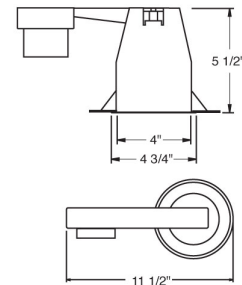

4" CFL Vertical Remodel IC & Non-IC Downlights

Features

- Height: 6 1/2".
- Ceiling opening: 4 3/8".
- Trim O.D.: 4 3/4".
- Lamp: 4 Pin Quad CFL.

Specifications

Wattage	32W
Voltage	120/277V
Lamp Type	CFL

Dimensions

Product Numbers

Item	Description	Lamp type	Watts	Voltage
EL99RPL32EA	4" CFL Vertical Remodel Non-IC Downlight	CFL	32W	120/277V