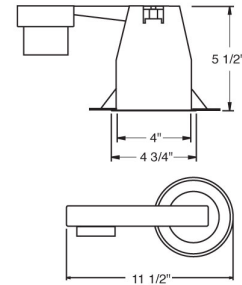

4" CFL Vertical Remodel IC Downlight Housing

Features

Height: 5 1/2".
 Ceiling opening: 4 3/8".
 Trim O.D.: 4 3/4".
 Lamp: 4 Pin Quad CFL.

Specifications

Wattage	13W
Voltage	120V
Lamp Type	CFL

Dimensions

Product Number

Item	Description	Lamp type	Watts	Voltage
EL99RPLICEA	4" CFL Vertical Remodel IC Downlight Housing	CFL	13W	120V