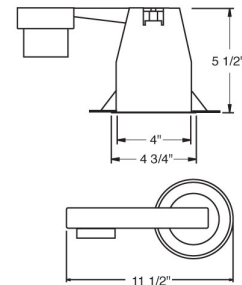

## Features

- Height: 5 1/2".
- Ceiling opening: 4 3/8".
- Trim O.D.: 4 3/4".
- Lamp: 4 Pin Quad CFL.

## Dimensions