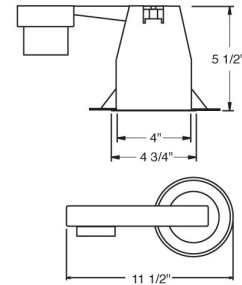

4" CFL Vertical Remodel IC Downlight Housing

Features

- Height: 5 1/2".
- Ceiling opening: 4 3/8".
- Trim O.D.: 4 3/4".
- Lamp: 4 Pin Quad CFL.

Specifications

Wattage	13W
Voltage	120V
Lamp Type	CFL

Dimensions

Product Numbers

Item	Description	Lamp type	Watts	Voltage
EL99RPLICEA	4" CFL Vertical Remodel IC Downlight Housing	CFL	13W	120V