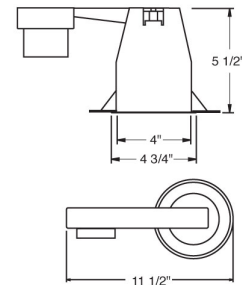

4" CFL Vertical Remodel IC Downlight Housing

Features

- Height: 5 1/2".
- Ceiling opening: 4 3/8".
- Trim O.D.: 4 3/4".
- Lamp: 4 Pin Quad CFL.

Specifications

Wattage	13W
Voltage	120V
Lamp Type	CFL

Dimensions

Product Numbers

Item	Description	Lamp type	Watts	Voltage
EL99RPLICEA	4" CFL Vertical Remodel IC Downlight Housing	CFL	13W	120V