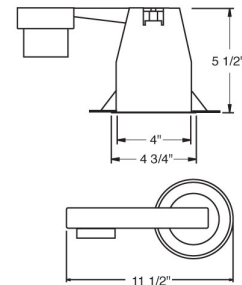

## Features

Height: 5 1/2".  
 Ceiling opening: 4 3/8".  
 Trim O.D.: 4 3/4".  
 Lamp: 4 Pin Quad CFL.

## Dimensions