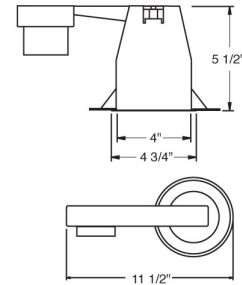

## Features

- Height: 5 1/2".
- Ceiling opening: 4 3/8".
- Trim O.D.: 4 3/4".
- Lamp: 4 Pin Quad CFL.

## Dimensions