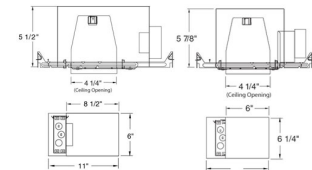

4" CFL Vertical IC Downlight Housings

Features

- Height: 5 1/2".
- Ceiling Opening: 4 3/8".
- Trim O.D. 4 3/4".
- Lamp: 4 pin Triple CFL.

Specifications

Wattage	26W
Voltage	120V
Lamp Type	CFL

Dimensions

Product Number