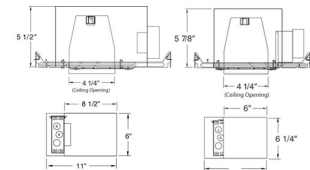

4" CFL Vertical IC Downlight Housings

Features

- Height: 5 1/2".
- Ceiling Opening: 4 3/8".
- Trim O.D. 4 3/4".
- Lamp: 4 pin Triple CFL.

Specifications

Wattage	18W
Voltage	120V
Lamp Type	CFL

Dimensions

Product Number