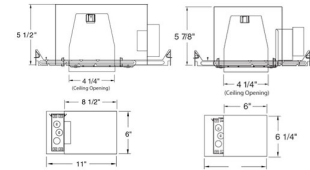

4" CFL Vertical IC Downlight Housings

Features

- Height: 5 1/2".
- Ceiling Opening: 4 3/8".
- Trim O.D. 4 3/4".
- Lamp: 4 pin Triple CFL.

Specifications

Wattage	18W - 26W
Voltage	120V
Lamp Type	CFL

Dimensions

Product Numbers

Item	Description	Lamp type	Watts	Voltage
EL99PL18ICEA	4" CFL Vertical IC Downlight Housing	CFL	18W	120V
EL99PL26ICEA	4" CFL Vertical IC Downlight Housing	CFL	26W	120V