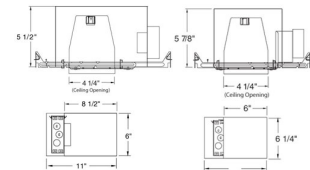

4" CFL Vertical IC Downlight Housings

Features

- Height: 5 1/2".
- Ceiling Opening: 4 3/8".
- Trim O.D. 4 3/4".
- Lamp: 4 pin Triple CFL.

Specifications

| | |
|------------------|------|
| Wattage | 18W |
| Voltage | 120V |
| Lamp Type | CFL |

Dimensions

Product Numbers

| Item | Description | Lamp type | Watts | Voltage |
|--------------|--------------------------------------|-----------|-------|---------|
| EL99PL18ICEA | 4" CFL Vertical IC Downlight Housing | CFL | 18W | 120V |