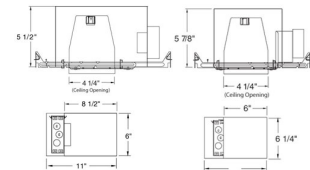

4" CFL Vertical IC Downlight Housings

Features

- Height: 5 1/2".
- Ceiling Opening: 4 3/8".
- Trim O.D. 4 3/4".
- Lamp: 4 pin Triple CFL.

Specifications

Wattage	18W - 26W
Voltage	120V
Lamp Type	CFL

Dimensions

Product Numbers

Item	Description	Lamp type	Watts	Voltage
EL99PL18ICEA	4" CFL Vertical IC Downlight Housing	CFL	18W	120V
EL99PL26ICEA	4" CFL Vertical IC Downlight Housing	CFL	26W	120V