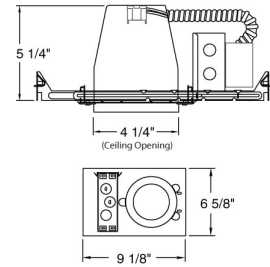

4" CFL Vertical IC Downlight Housing

Features

- Height: 5 1/2".
- Ceiling opening: 4 3/8".
- Trim O.D.: 4 3/4".
- NPF Electronic Ballast.
- Lamp: 4 Pin Quad CFL.

Specifications

Wattage	13W
Voltage	120V
Lamp Type	CFL

Dimensions

Product Number

Item	Description	Lamp type	Watts	Voltage
EL99PLICEA	4" CFL Vertical IC Downlight Housing	CFL	13W	120V