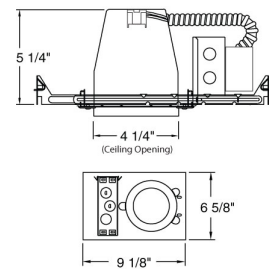

4" CFL Vertical IC Downlight Housing

Features

- Height: 5 1/2".
- Ceiling opening: 4 3/8".
- Trim O.D.: 4 3/4".
- NPF Electronic Ballast.
- Lamp: 4 Pin Quad CFL.

Specifications

Wattage	13W
Voltage	120V
Lamp Type	CFL

Dimensions

Product Numbers

Item	Description	Lamp type	Watts	Voltage
EL99PLICEA	4" CFL Vertical IC Downlight Housing	CFL	13W	120V