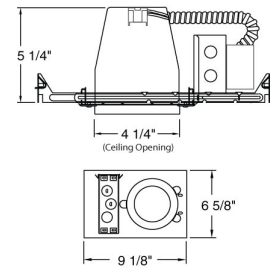

4" CFL Vertical IC Downlight Housing

Features

- Height: 5 1/2".
- Ceiling opening: 4 3/8".
- Trim O.D.: 4 3/4".
- NPF Electronic Ballast.
- Lamp: 4 Pin Quad CFL.

Specifications

Wattage	13W
Voltage	120V
Lamp Type	CFL

Dimensions

Product Numbers

Item	Description	Lamp type	Watts	Voltage
EL99PLICEA	4" CFL Vertical IC Downlight Housing	CFL	13W	120V