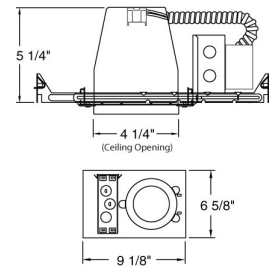

## Features

- Height: 5 1/2".
- Ceiling opening: 4 3/8".
- Trim O.D.: 4 3/4".
- NPF Electronic Ballast.
- Lamp: 4 Pin Quad CFL.

## Dimensions