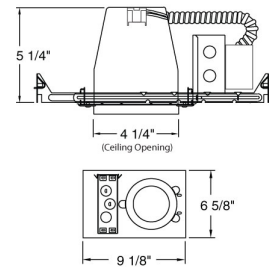

4" CFL Vertical IC Downlight Housing

Features

- Height: 5 1/2".
- Ceiling opening: 4 3/8".
- Trim O.D.: 4 3/4".
- NPF Electronic Ballast.
- Lamp: 4 Pin Quad CFL.

Specifications

Wattage	13W
Voltage	120V
Lamp Type	CFL

Dimensions

Product Numbers

Item	Description	Lamp type	Watts	Voltage
EL99PLICEA	4" CFL Vertical IC Downlight Housing	CFL	13W	120V