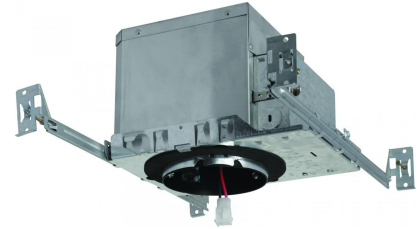

# 4" Cedar System Non-IC New Construction Housing w/ Driver

Non-IC Airtight housing for high-end residential and light commercial, 1600 lumens.